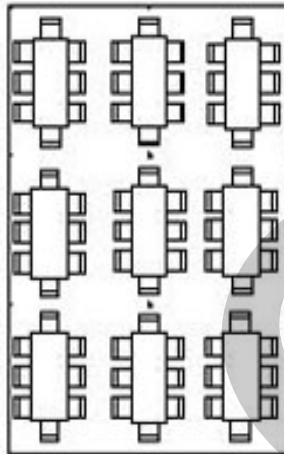

**PARTY
RENTAL**

PROFESSIONAL

8 - 6' TABLES
64 - CHAIRS

9 - 6' TABLES
72 - CHAIRS

6 - 60" TABLES
48 - CHAIRS

7 - 8' TABLES
70 - CHAIRS

8 - 8' TABLES
76 - CHAIRS

20' X 30' CANOPY

(REQUIRES UNOBSTRUCTED GRASS AREA OF 30' X 40')