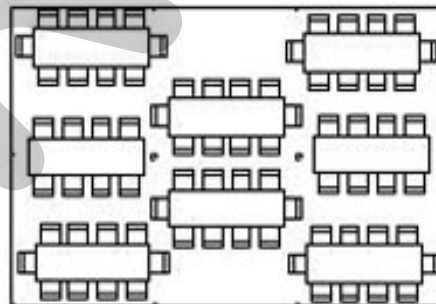

**PARTY
RENTAL**

PROFESSIONAL

8 - 6' TABLES
64 - CHAIRS

9 - 6' TABLES
72 - CHAIRS

6 - 60" TABLES
48 - CHAIRS

7 - 8' TABLES
70 - CHAIRS

8 - 8' TABLES
76 - CHAIRS

20' X 30' CANOPY

(REQUIRES UNOBSTRUCTED GRASS AREA OF 30' X 40')