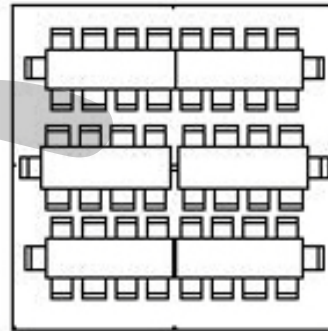

**PARTY
RENTAL**

PROFESSIONAL

6 - 6' TABLES
48 - CHAIRS

8 - 6' TABLES
52 - CHAIRS

4 - 60" TABLES
32 - CHAIRS

5 - 8' TABLES
48 - CHAIRS

6 - 8' TABLES
54 - CHAIRS

20' X 20' CANOPY

(REQUIRES UNOBSTRUCTED GRASS AREA OF 30' X 30')